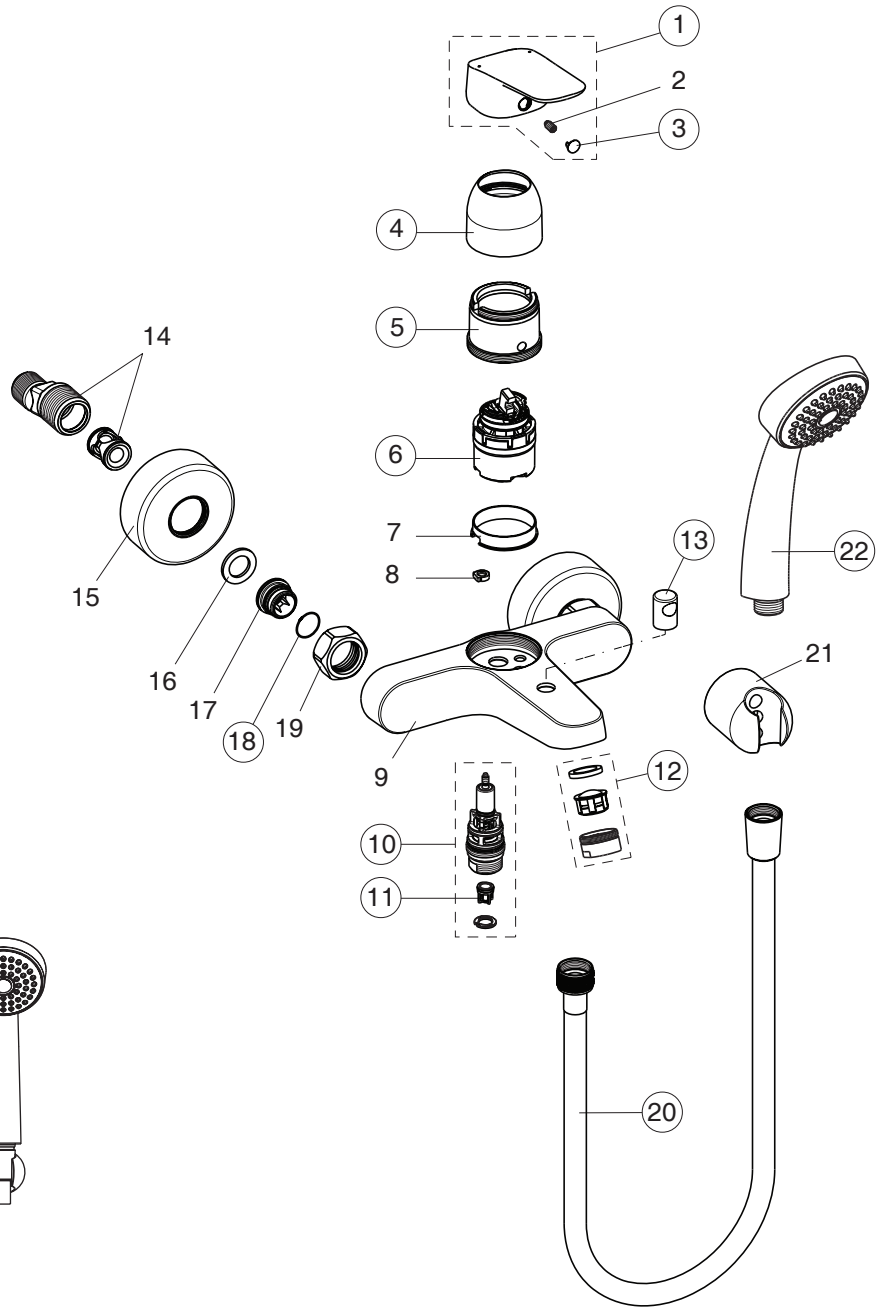

D0576AA

D0577AA

Pos.	Signify	Spare parts-Nr.	Quantity	Pos.	Signify	Spare parts-Nr.	Quantity
1	Lever,w/logo-set	D99H226AA	1 Pcs.	15	Escutcheon		2 Pcs.
2	Screw M5x8		1 Pcs.	16	Fiber ring Ø24x15x2		2 Pcs.
3	Cap decorative	B960473AA	1 Pcs.	17	Nipple M19x1.5LH		2 Pcs.
4	Rosette M41x1.5	B961386AA	1 Pcs.	18	O-Ring Ø15.6x1.78	D99H006NU	2 Pcs.
5+pos.7	Screw M41x1.5/M46x1.5	B961387NU	1 Pcs.	19	Coupling nut		2 Pcs.
6	Cartridge Ø38mm,w/click	A861156NU	1 Pcs.	20	Sh.hose L1500mm-compl.	B960604AA	1 Pcs.
7	Support ring		1 Pcs.	21	Wall hook for hand shower		1 Pcs.
8	Pin		1 Pcs.	22	Handspray 1F,80mm	D6048AA	1 Pcs.
9	Body bath/shower		1 Pcs.				
10	Diverter automatic	D99H128AA	1 Pcs.				
11	Rv-patrone	A960944NU	2 Pcs.				
12	Neop.cascade M24x1-D	D99M266AA	1 Pcs.				
13	Pull knob	B960486AA	1 Pcs.				
14	S-connections		2 Pcs.				