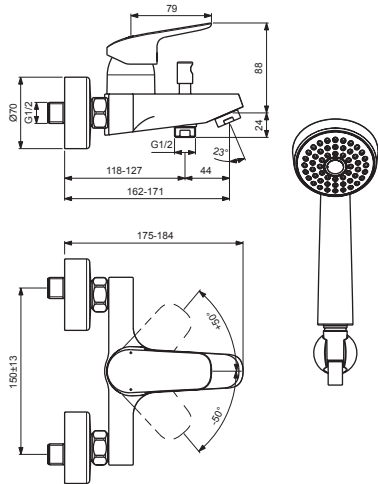

D0576AA

D0577AA

Pos.	Signify	Spare parts-Nr.	Quantity	Pos.	Signify	Spare parts-Nr.	Quantity
1	Lever,w/logo-set	D99H226AA	1 Pcs.	15	Escutcheon		2 Pcs.
2	Screw M5x8		1 Pcs.	16	Fiber ring Ø24x15x2		2 Pcs.
3	Cap decorative	B960473AA	1 Pcs.	17	Nipple M19x1.5LH		2 Pcs.
4	Rosette M41x1.5	B961386AA	1 Pcs.	18	O-Ring Ø15.6x1.78	D99H006NU	2 Pcs.
5+pos.7	Screw M41x1.5/M46x1.5	B961387NU	1 Pcs.	19	Coupling nut		2 Pcs.
6	Cartridge Ø38mm,w/click	A861156NU	1 Pcs.	20	Sh.hose L1500mm-compl.	B960604AA	1 Pcs.
7	Support ring		1 Pcs.	21	Wall hook for hand shower		1 Pcs.
8	Pin		1 Pcs.	22	Handspray 1F,80mm	D6048AA	1 Pcs.
9	Body bath/shower		1 Pcs.				
10	Diverter automatic	D99H128AA	1 Pcs.				
11	Rv-patrone	A960944NU	2 Pcs.				
12	Neop.cascade M24x1-D	D99M266AA	1 Pcs.				
13	Pull knob	B960486AA	1 Pcs.				
14	S-connections		2 Pcs.				