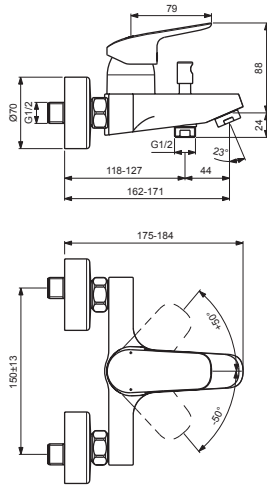

D0576AA

D0577AA

Pos.	Signify	Spare parts-Nr.	Quantity	Pos.	Signify	Spare parts-Nr.	Quantity
1	Lever,w/logo-set	D99H226AA	1 Pcs.	15	Escutcheon		2 Pcs.
2	Screw M5x8		1 Pcs.	16	Fiber ring Ø24x15x2		2 Pcs.
3	Cap decorative	B960473AA	1 Pcs.	17	Nipple M19x1.5LH		2 Pcs.
4	Rosette M41x1.5	B961386AA	1 Pcs.	18	O-Ring Ø15.6x1.78	D99H006NU	2 Pcs.
5+pos.7	Screw M41x1.5/M46x1.5	B961387NU	1 Pcs.	19	Coupling nut		2 Pcs.
6	Cartridge Ø38mm,w/click	A861156NU	1 Pcs.	20	Sh.hose L1500mm-compl.	B960604AA	1 Pcs.
7	Support ring		1 Pcs.	21	Wall hook for hand shower		1 Pcs.
8	Pin		1 Pcs.	22	Handspray 1F,80mm	D6048AA	1 Pcs.
9	Body bath/shower		1 Pcs.				
10	Diverter automatic	D99H128AA	1 Pcs.				
11	Rv-patrone	A960944NU	2 Pcs.				
12	Neop.cascade M24x1-D	D99M266AA	1 Pcs.				
13	Pull knob	B960486AA	1 Pcs.				
14	S-connections		2 Pcs.				